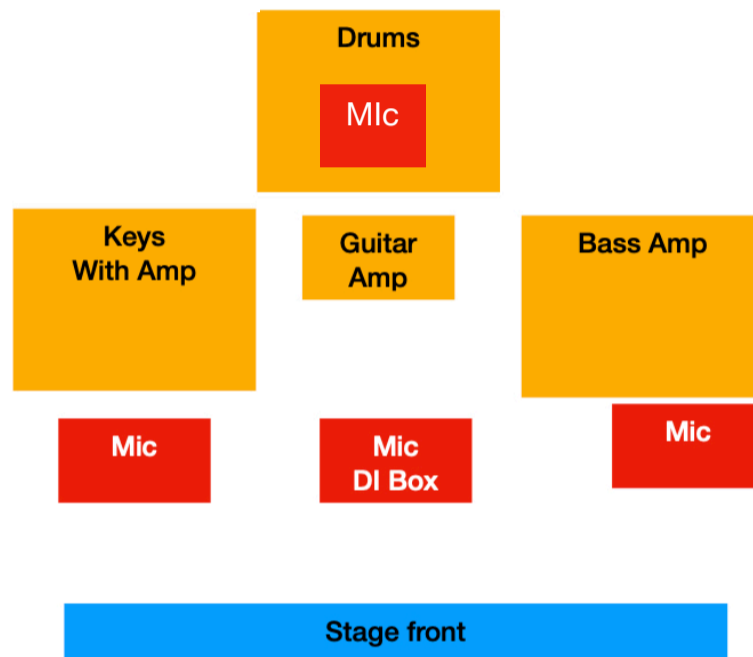

# Torrance stage plot.

The front central vocals run through the lead singers' own effects to a DI Box.

Each member needs a monitor.

Vocals Electric Guitar

Vocals Electric Bass

Vocals Drums

Vocals Keyboards